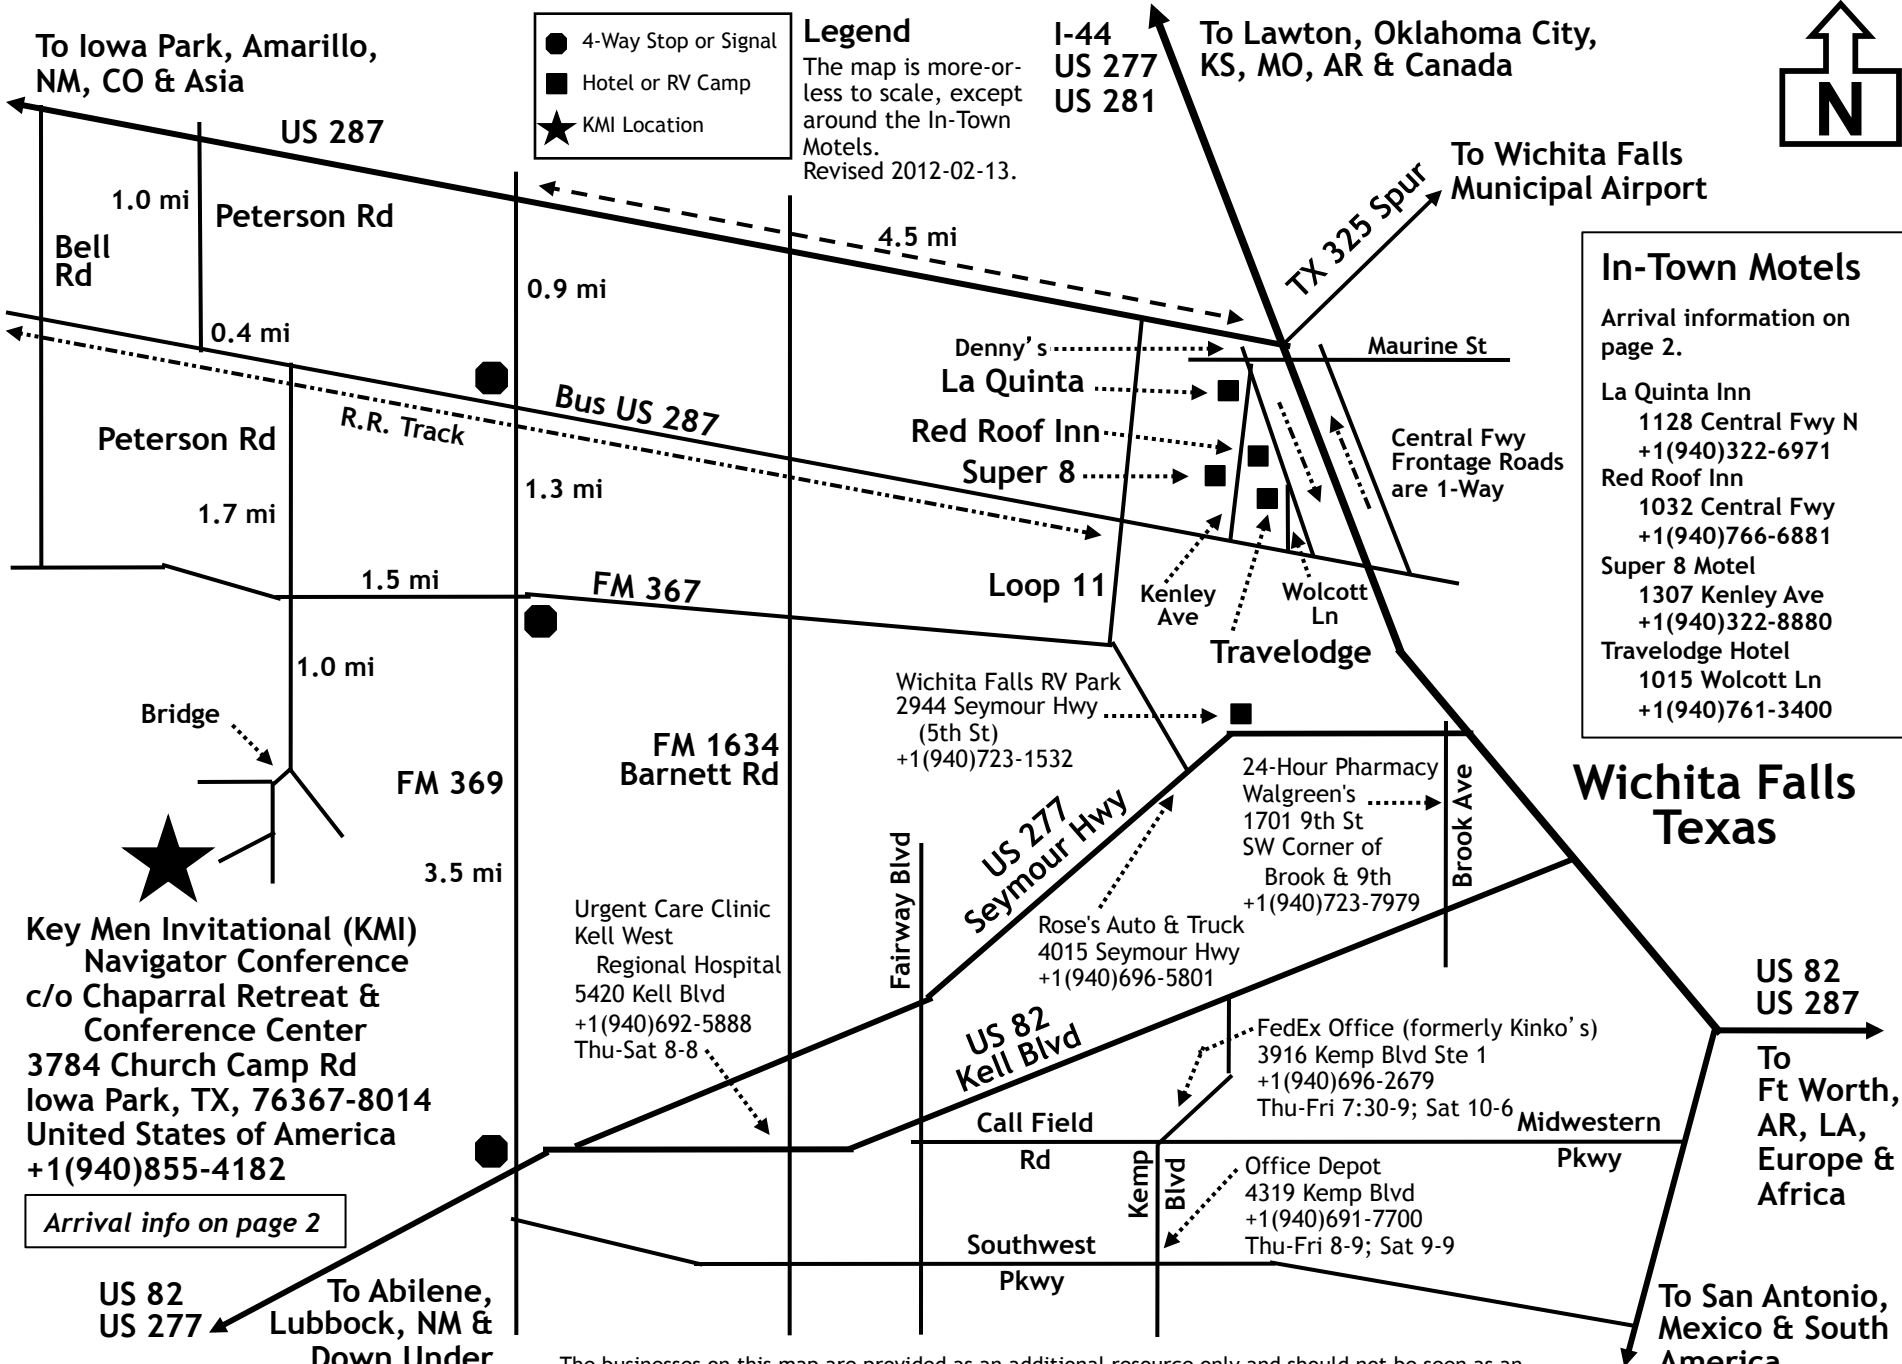

Legend
 The map is more-or-less to scale, except around the In-Town Motels.
 Revised 2012-02-13.

- 4-Way Stop or Signal
- Hotel or RV Camp
- ★ KMI Location

In-Town Motels

Arrival information on page 2.

La Quinta Inn
 1128 Central Fwy N
 +1(940)322-6971

Red Roof Inn
 1032 Central Fwy
 +1(940)766-6881

Super 8 Motel
 1307 Kenley Ave
 +1(940)322-8880

Travelodge Hotel
 1015 Wolcott Ln
 +1(940)761-3400

Key Men Invitational (KMI) Navigator Conference
 c/o Chaparral Retreat & Conference Center
 3784 Church Camp Rd
 Iowa Park, TX, 76367-8014
 United States of America
 +1(940)855-4182

KMI ARRIVAL INFORMATION

- **ARRIVALS:** If you plan to stay at an In-Town Motel, please *check-in first with KMI registration* at Chaparral in the main building that houses the Chaparral office.
- **LATE ARRIVALS FOR IN-TOWN MOTELS:** If you plan to stay at an In-Town Motel and *anticipate arriving after 5 p.m.*, please call ahead *between 3 p.m. and 5 p.m.* on the day you plan to arrive, so we can make arrangements for a late check-in at your In-Town Motel. Please call us at Chaparral and ask for our In-Town Motel Coordinator.
- **LAST MINUTE CANCELLATIONS:** If you are cancelling your registration, and you are calling us after the Wednesday just before the conference starts, please call us at Chaparral and ask for our Registrar.
- You may download this map from <www.metronavs.org/oklahoma-city>.
- Phone numbers:
 - Chaparral Retreat & Conference Center is +1(940)855-4182
 - In-Town Motel Coordinator cell phone is +1(940)704-2649
 - Registrar cell phone is +1(405)924-0895
 - Conference Director cell phone is +1(405)812-9500